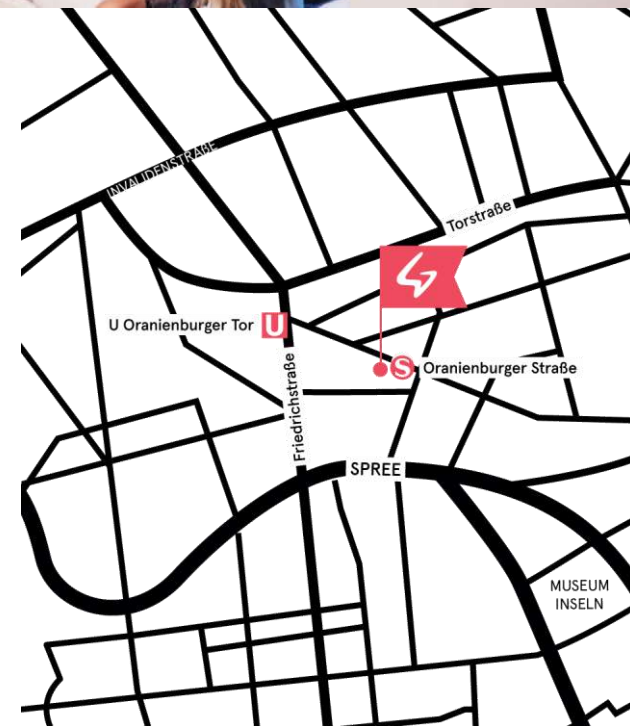

Look if you see a German celebrity in our Bar bOx!

145 ROOMS, 600 BEDS

Oranienburger Strasse 65,
10117 Berlin

+49 3092 103 7680

Groups.gcbmt@staygenerator.com