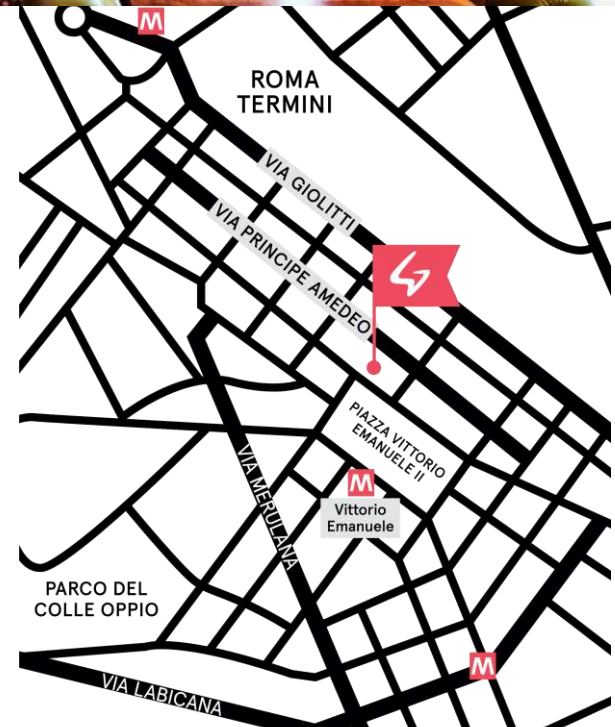

Enjoy the amazing view from the terrace!

67 ROOMS, 192 BEDS

257 Via Principe Amedeo,
00185 Rome, Italy
+39 06 492330

Groups.gerom@staygenerator.com