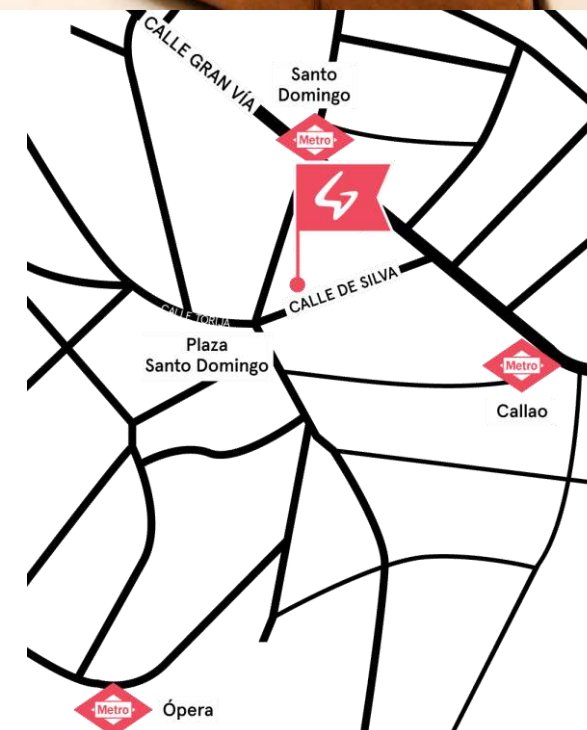

Enjoy our breath-taking rooftop overlooking the city!

129 ROOMS, 542 BEDS

Calle de San Bernardo 2,
28013 Madrid, Spain
+34 910 47 98 00

Groups.gemad@staygenerator.com