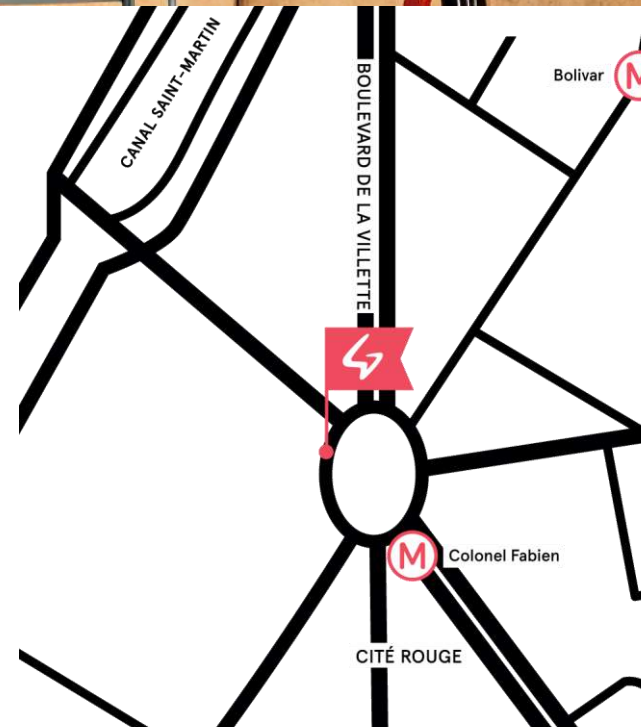

You won't find a better view of Paris than from our rooftop.

199 ROOMS, 938 BEDS

9-11 Place du Colonel Fabien,
75010 Paris, France

+33 170 988400

Groups.gepar@staygenerator.com