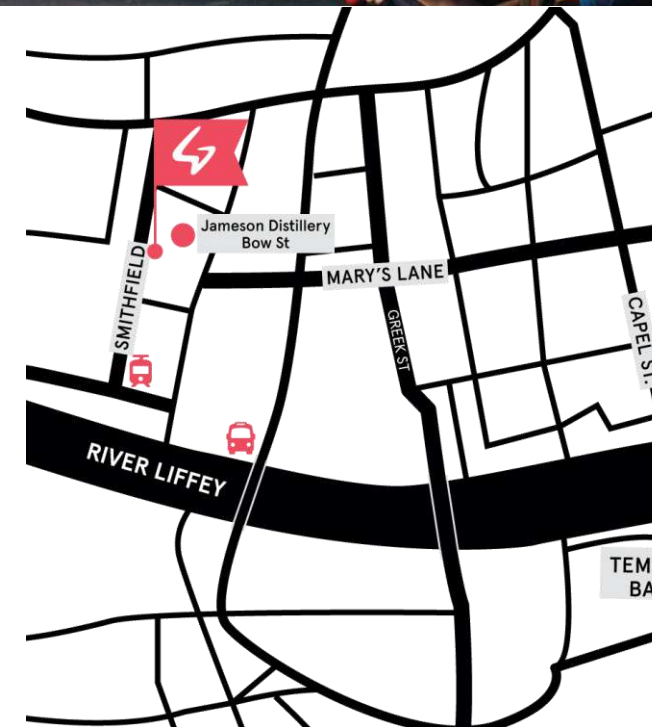

Enjoy the view from
the Smithfield Tower!

Who will win the
shuffleboard match?!

www.shuffleboardbar.com

106 ROOMS, 557 BEDS

Smithfield Square, Dublin 7
+353 1901 0222

Groups.gedub@staygenerator.com