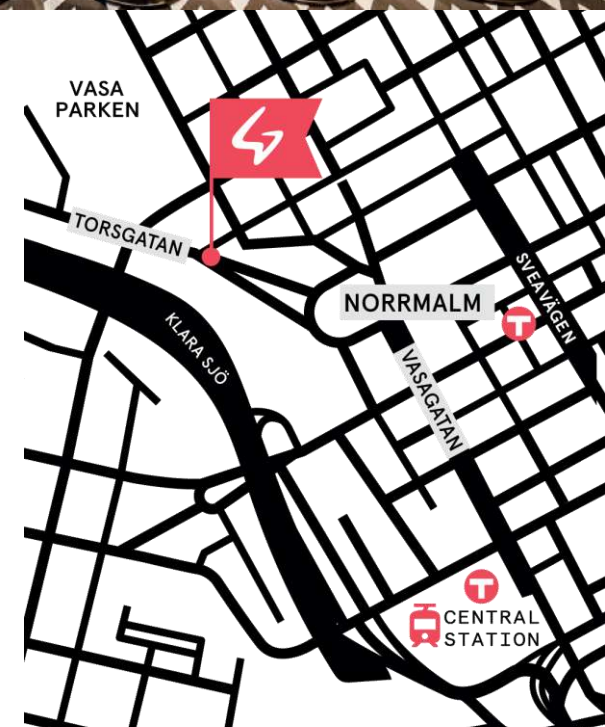

**Brave enough to
get a tattoo?
We have a studio at
Generator Stockholm!**

233 ROOMS, 796 BEDS

TORSGATAN 10, 111 23
Stockholm, Sweden
+46 (0)8 505 323 70

Groups.gesto@staygenerator.com