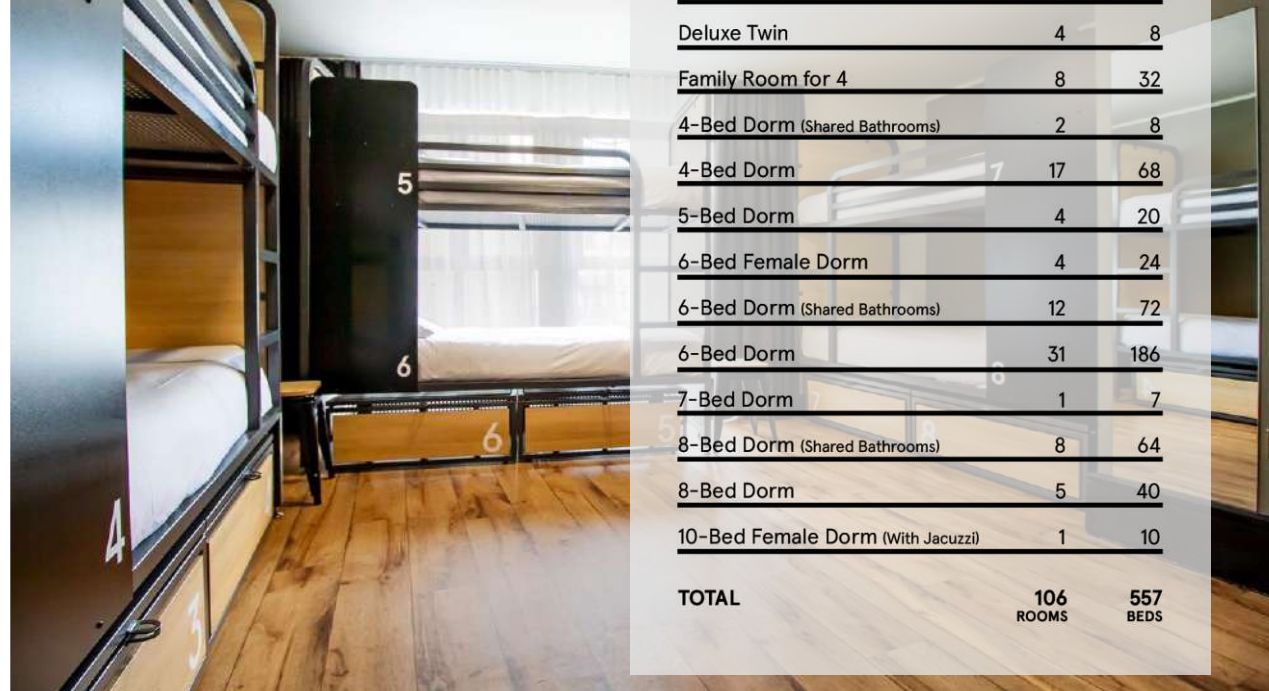

ROOMS

Deluxe Twin	4	8
Family Room for 4	8	32
4-Bed Dorm (Shared Bathrooms)	2	8
4-Bed Dorm	17	68
5-Bed Dorm	4	20
6-Bed Female Dorm	4	24
6-Bed Dorm (Shared Bathrooms)	12	72
6-Bed Dorm	31	186
7-Bed Dorm	1	7
8-Bed Dorm (Shared Bathrooms)	8	64
8-Bed Dorm	5	40
10-Bed Female Dorm (With Jacuzzi)	1	10
TOTAL	106	557
	ROOMS	BEDS