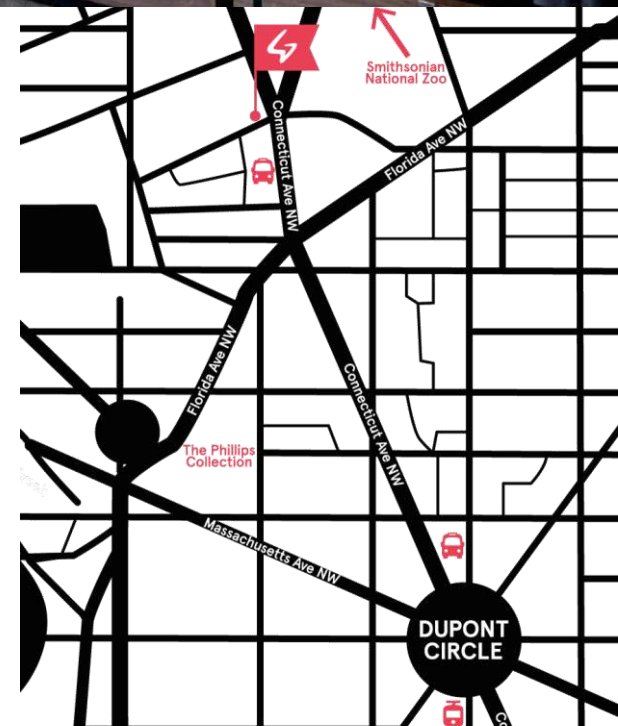

LOCATION
- Next to Dupont Circle

148 ROOMS, 376 BEDS

1900 CONNECTICUT AVENUE NW,
WASHINGTON, 20009, USA
+1 (202) 3329300
groups.gewdc@staygenerator.com