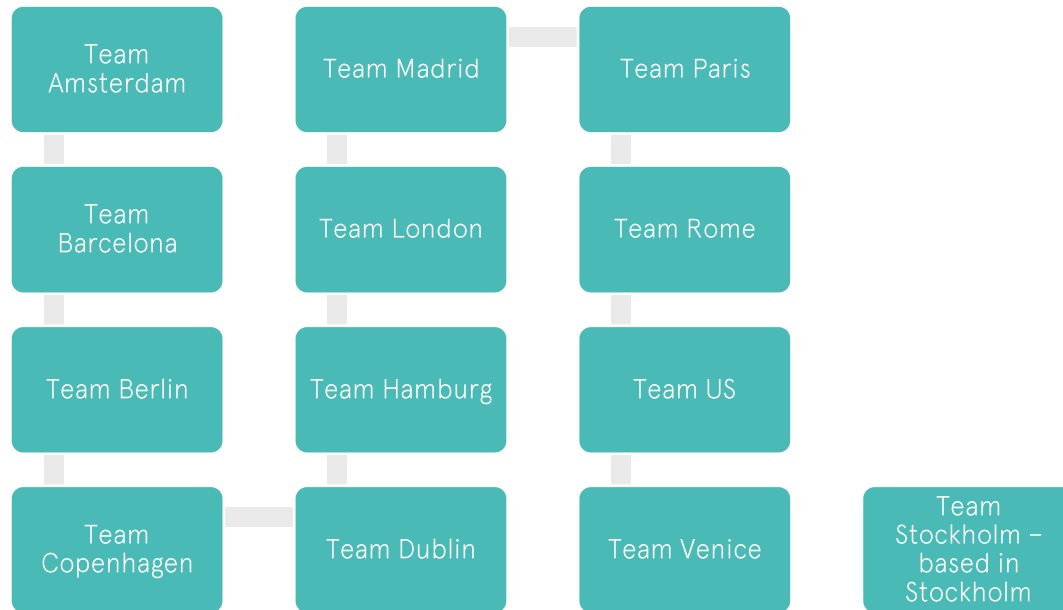

CENTRAL RESERVATION OFFICE

The Central Reservation team is located in Barcelona since 2019 and consists of experts who are familiar with the regions. The team is responsible for all individual and group bookings, enquiries, amendments and invoicing.