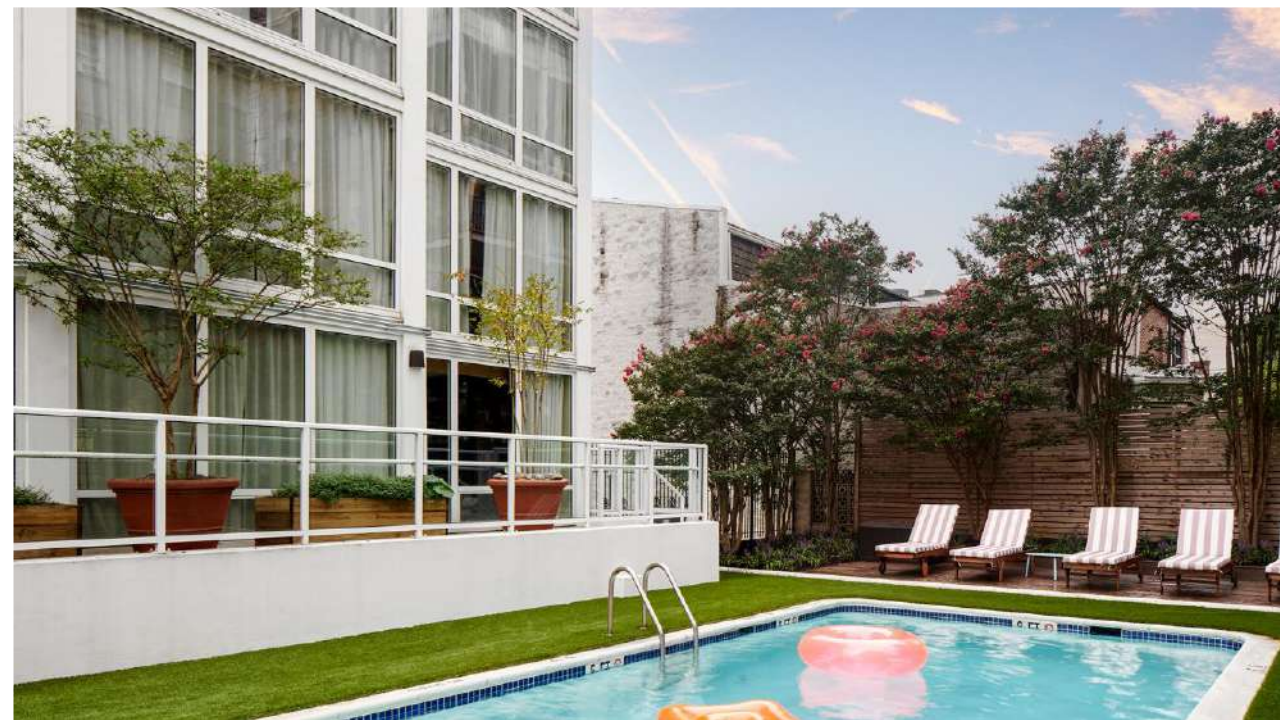

Adding Generator flair thanks to a design-focus approach to decor and amenities, the property includes two restaurant-bars, a rooftop pool, public work spaces and chill areas, plus a fitness centre for guests to work up a sweat!

# SOCIAL SPACES

# ROOMS