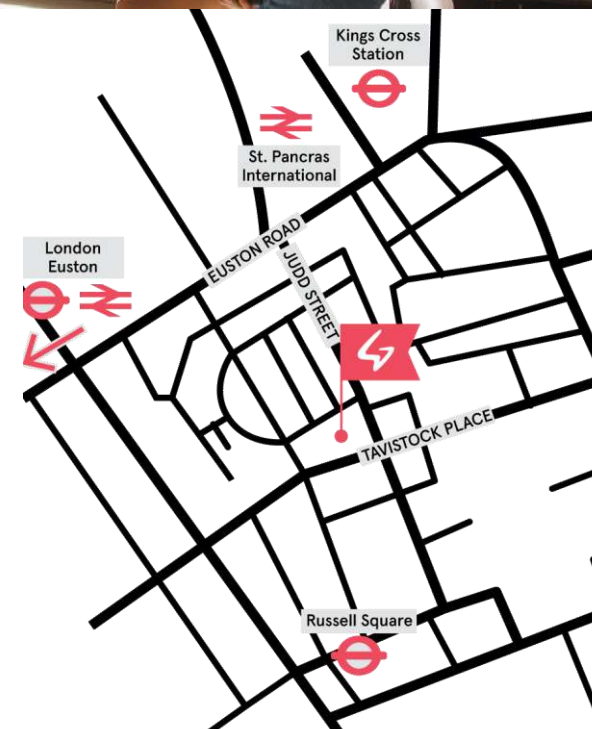

Location, Location, Location

Who will win the shuffleboard match?!
www.shuffleboardbar.com

213 ROOMS, 880 BEDS

37 Tavistock Place, Bloomsbury,
WC1H 9SE, London
+44 207 388 7666

Groups.gelon@staygenerator.com