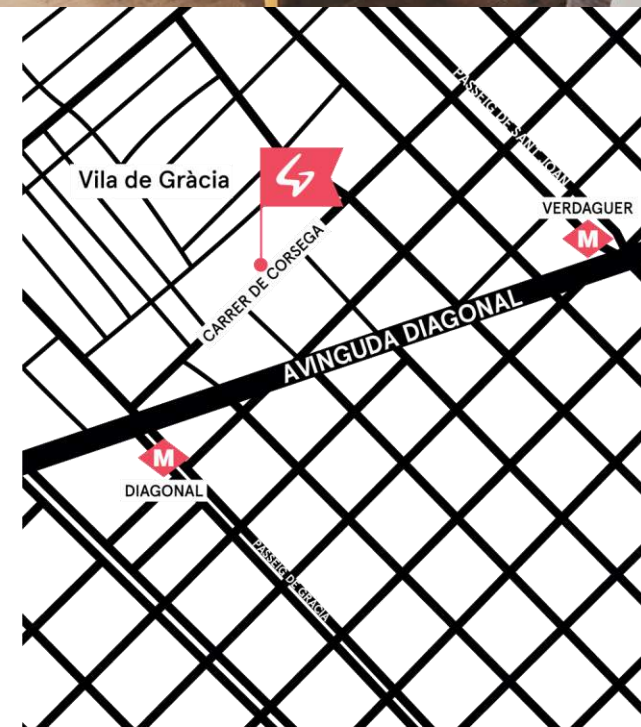

Enjoy the view
from our Rooftop!

154 ROOMS, 730 BEDS

Carrer de Corsega 373-377,
08037 Barcelona
+34 9322 00377

Groups.gebcn@staygenerator.com