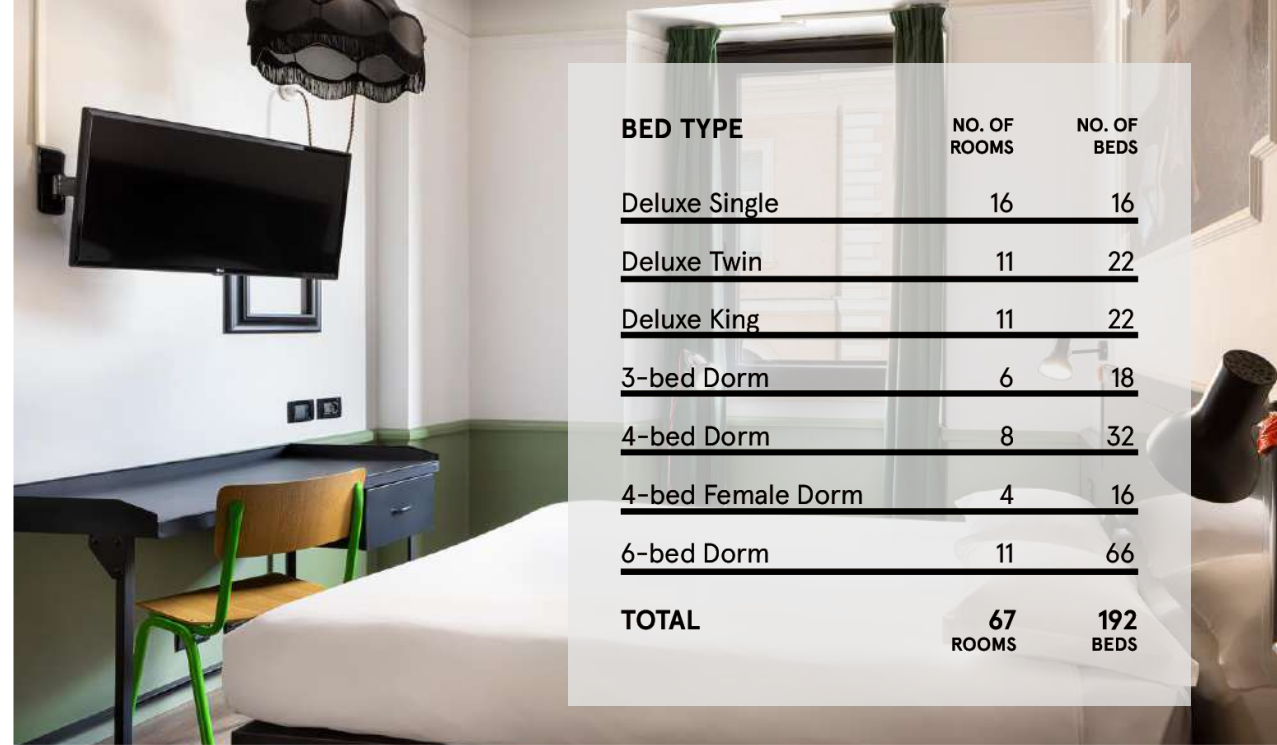

# ROOMS

BED TYPE	NO. OF ROOMS	NO. OF BEDS
Deluxe Single	16	16
Deluxe Twin	11	22
Deluxe King	11	22
3-bed Dorm	6	18
4-bed Dorm	8	32
4-bed Female Dorm	4	16
6-bed Dorm	11	66
<b>TOTAL</b>	<b>67 ROOMS</b>	<b>192 BEDS</b>