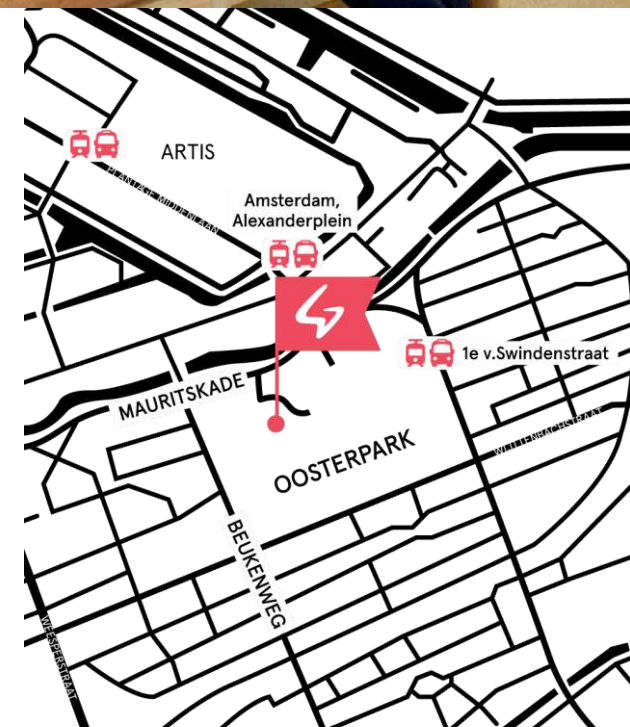

**Former University  
zoology building –  
check out the Auditorium  
and the Library!**

**169 ROOMS, 627 BEDS**

Mauritskade 57, 1092

Amsterdam

+31 207085600

[Groups.geams@staygenerator.com](mailto:Groups.geams@staygenerator.com)