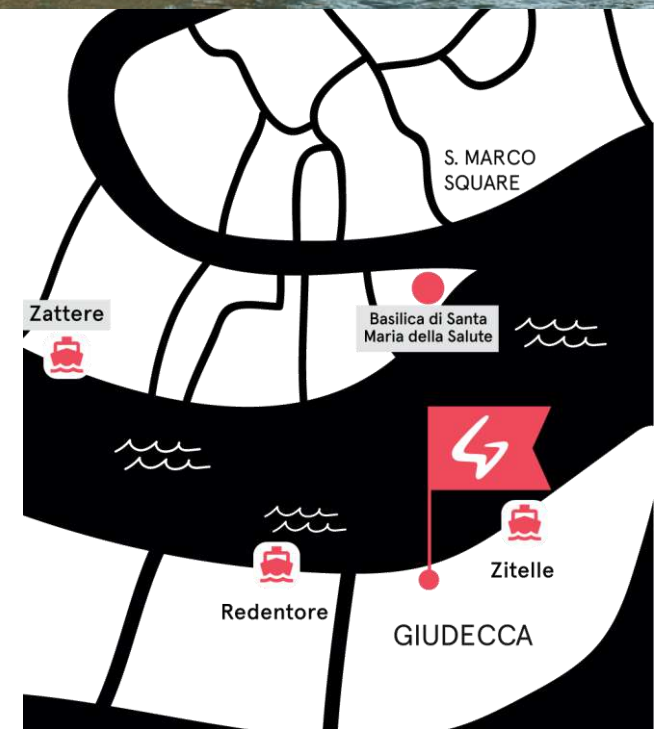

# VENICE

“Roads? Where we’re going we don’t need roads!”

Generator Venice is located on the island of Giudecca, overlooking St Mark’s Square. The building is a 200-year-old Venetian Palazzo that was used as a grain house in the 1800s; we promise that you’ve never ever stayed at a place quite like this.

Venice is a one-of-a-kind destination, but the trick is to have somewhere comfortable to check into when you’ve had enough of the crowds. Between your room, the bar, cafe and lounge, you’ll get enough recovery time, and potentially meet some brilliant new friends while in town.

Enjoy being right  
on the waterfront  
overlooking the city!

**29 ROOMS, 235 BEDS**

Fondamenta Zitelle 86,  
30133 Venice, Italy  
+39 0418 778 288

[Groups.geven@staygenerator.com](mailto:Groups.geven@staygenerator.com)