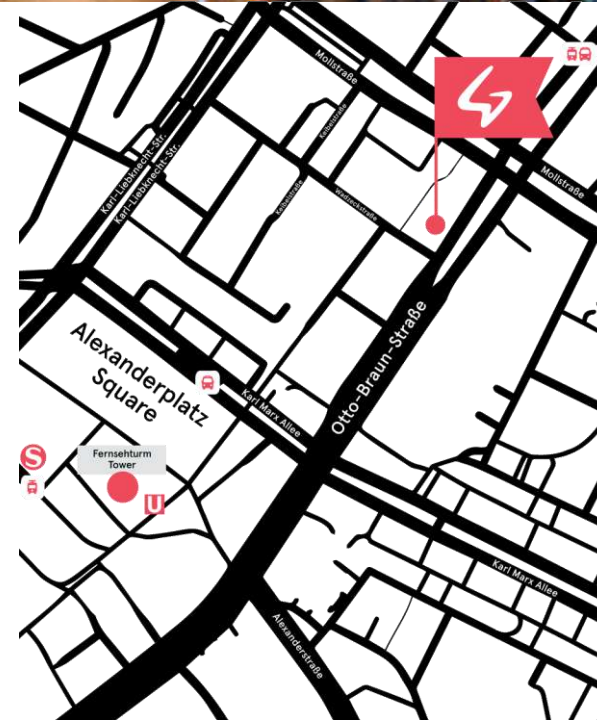

Location, Location, Location

132 ROOMS, 705 BEDS

Otto-Braun-Straße 65, Berlin, Germany

+49 3016 634 260

Groups.gebap@staygenerator.com