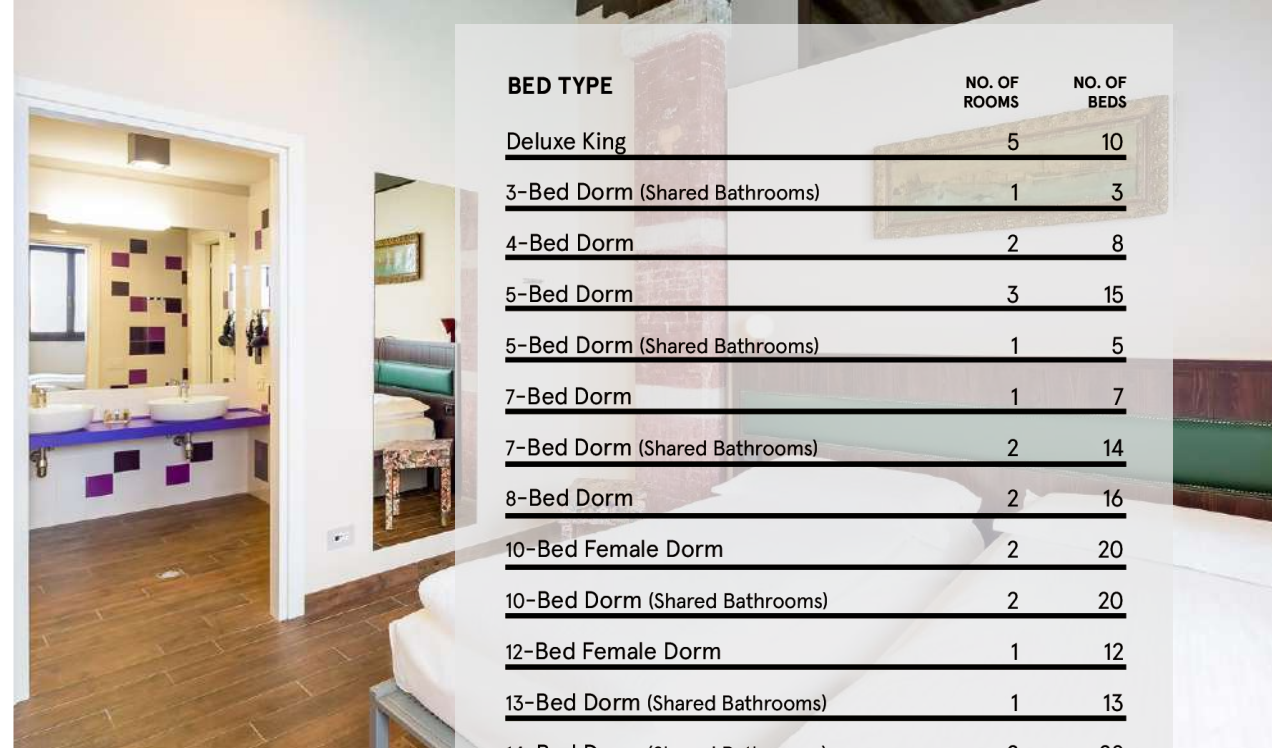

ROOMS

BED TYPE	NO. OF ROOMS	NO. OF BEDS
Deluxe King	5	10
3-Bed Dorm (Shared Bathrooms)	1	3
4-Bed Dorm	2	8
5-Bed Dorm	3	15
5-Bed Dorm (Shared Bathrooms)	1	5
7-Bed Dorm	1	7
7-Bed Dorm (Shared Bathrooms)	2	14
8-Bed Dorm	2	16
10-Bed Female Dorm	2	20
10-Bed Dorm (Shared Bathrooms)	2	20
12-Bed Female Dorm	1	12
13-Bed Dorm (Shared Bathrooms)	1	13
14-Bed Dorm (Shared Bathrooms)	2	28
16-Bed Female Dorm (Shared Bathrooms)	2	32
16-Bed Dorm (Shared Bathrooms)	2	32