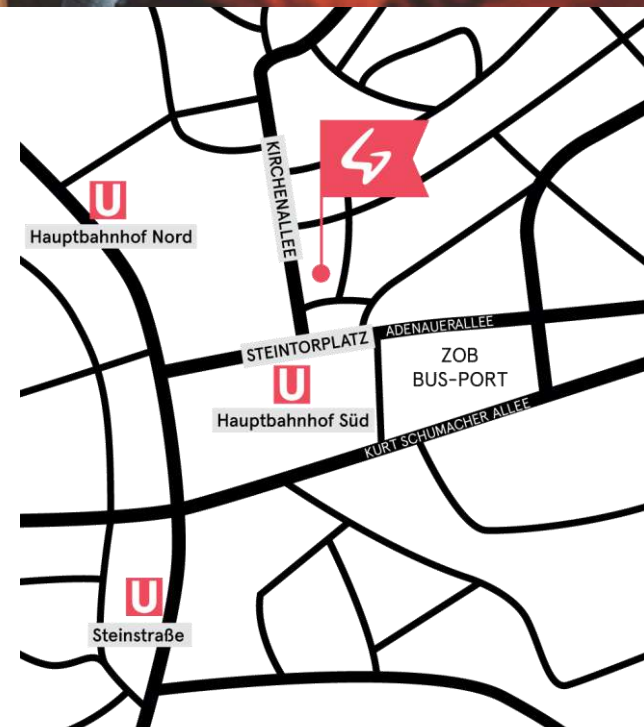

Stay in what used to be a recording studio for the likes of The Beatles!

164 ROOMS, 706 BEDS

Steintorplatz 3, 20099 Hamburg
+49 4022 635 8460

Groups.geham@staygenerator.com