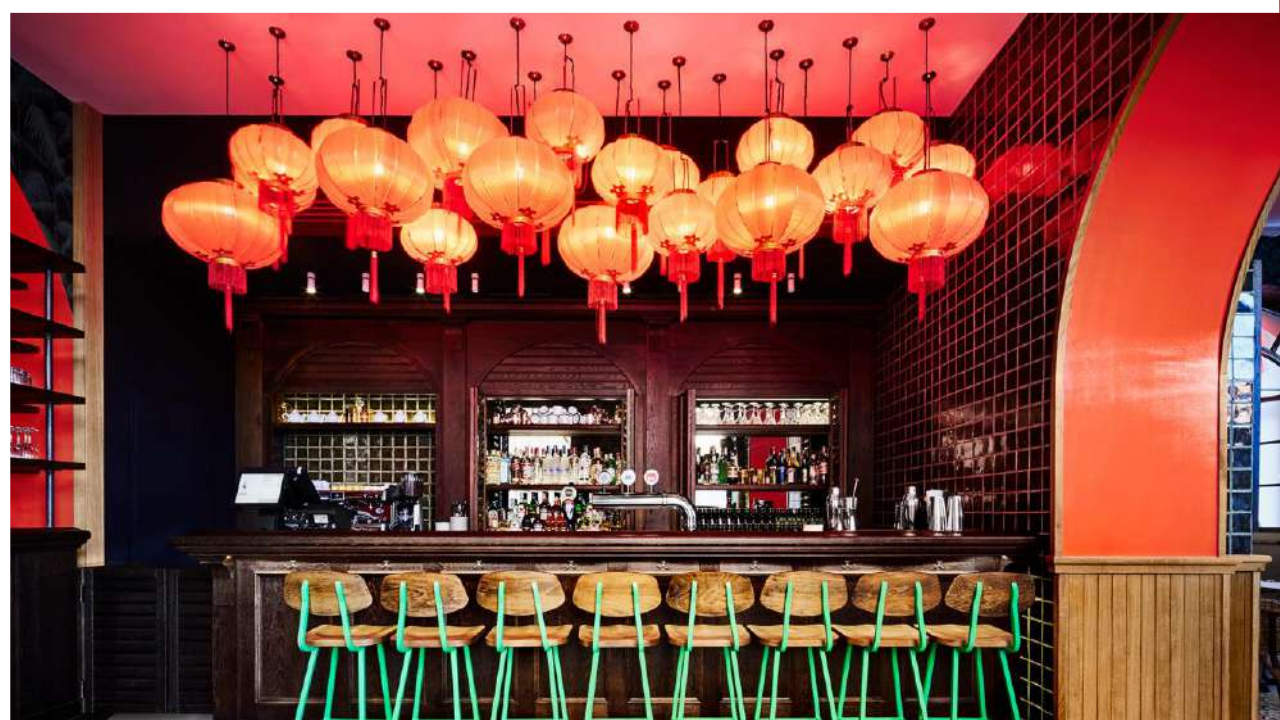

SOCIAL SPACES