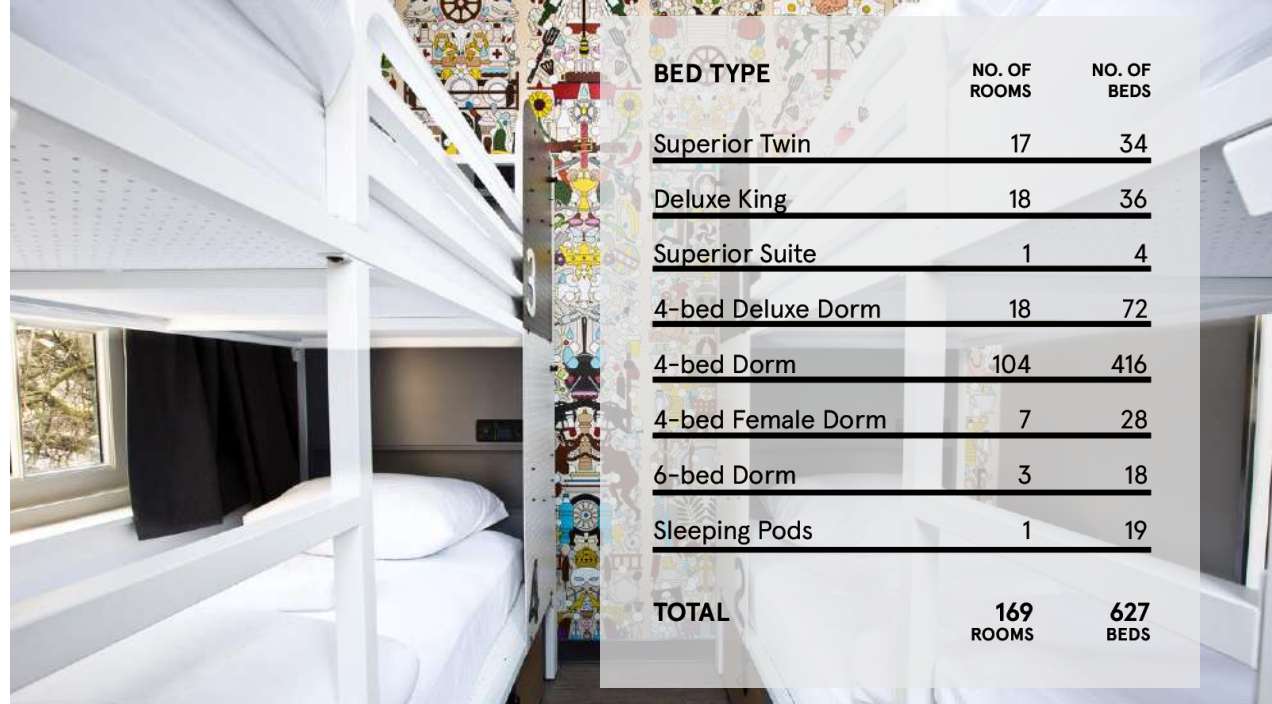

ROOMS

BED TYPE	NO. OF ROOMS	NO. OF BEDS
Superior Twin	17	34
Deluxe King	18	36
Superior Suite	1	4
4-bed Deluxe Dorm	18	72
4-bed Dorm	104	416
4-bed Female Dorm	7	28
6-bed Dorm	3	18
Sleeping Pods	1	19
TOTAL	169 ROOMS	627 BEDS